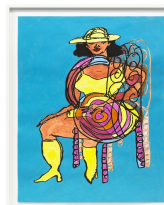

10 **TSCHABALALA SELF**

Seated Woman in Yellow on Spiral Seat #2
2022
Colored pencil, acrylic paint, gouache, charcoal, graphite on archival inkjet print
Sheet 91.5 x 71 cm / 36 x 28 in
Frame 102 x 82.5 x 5 cm / 40 1/8 x 32 1/2 x 2 in

SELF 51427

55'000 USD